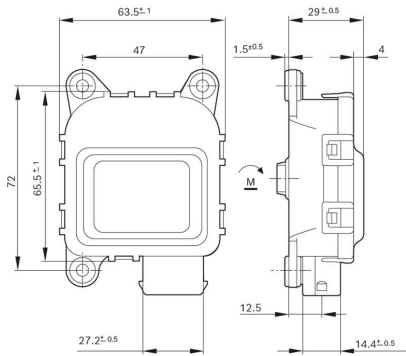

Dimensions